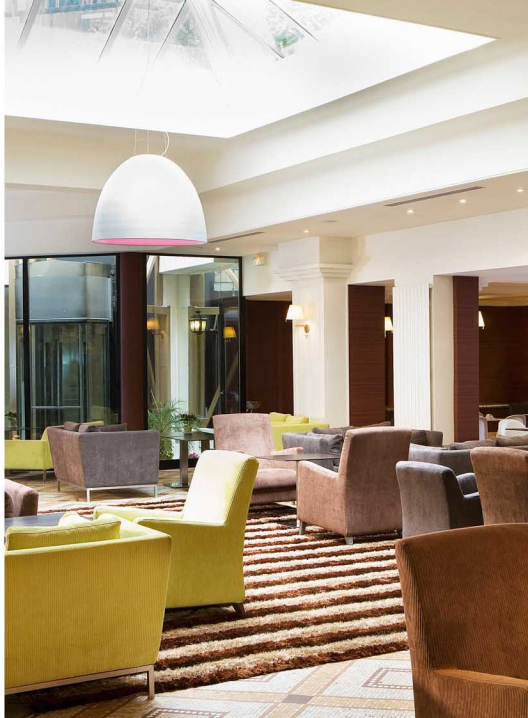

A quelques pas de l'Opéra et des Grands Boulevards, le Bergère Opéra est un hôtel typiquement parisien disposant d'un ascenseur panoramique et offrant 134 chambres climatisées dont certaines avec vue sur le jardin d'hiver. Par son salon spacieux, sous verrière, pavé de mosaïques ainsi que ses salles de conférences, tout est réuni pour un confort maximum.

A few steps from the Opera House and the Grands Boulevards, The Bergère Opera is a typically Parisian hotel with a panoramic elevator. It offers 134 air-conditioned rooms, some overlooking a winter garden. With its amazing spacious roof-glassed lobby and its conference rooms, the Bergère Opéra is a perfect spot for a typical stay in Paris.